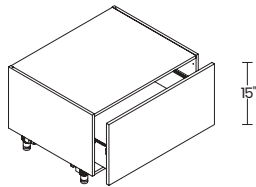

BASE WINDOW SEAT

1 DRAWER