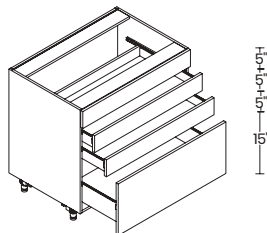

MICROWAVE CABINET

3 DRAWERS / 1 FIXED
DRAWER FRONT

VANILLA WHITE
36" | Model # BCT4D36FF - WS
OMSID: 310368246

GRAY
36" | Model # BCT4D36FF - GS
OMSID: 310369993