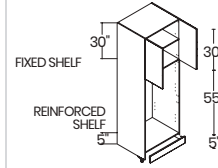

DOUBLE OVEN³
2 DOORS / 1 DRAWER

VANILLA WHITE
30" | Model # TDO3094.5 - WS
OMSID: 310360180

GRAY
30" | Model # TDO3094.5 - GS
OMSID: 310410229

APPLIANCE CUT-OUT SIZE 28-1/2"W x 53-1/2"H. USE FILLER IF REQUIRED.