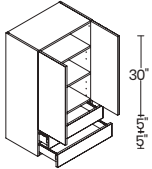

40" HIGH 1 DOOR & 2 DRAWERS

1. **VANILLA WHITE**
2. **24"** | Model # W2440-2B - WS
     OMSID: 310343722

1. **GRAY**
2. **24"** | Model # W2440-2B - GS
     OMSID: 310371627