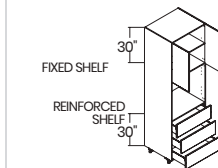

SINGLE OVEN⁴
2 DOORS / 3 DRAWERS

VANILLA WHITE
30" | Model # TO3DA3094.5 - WS
OMSID: 310361736

GRAY
30" | Model # TO3DA3094.5 - GS
OMSID: 310410815

APPLIANCE CUT-OUT SIZE 28-1/2"W x 28-1/2"H. USE FILLER IF REQUIRED.