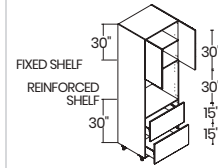

SINGLE OVEN⁴
2 DOORS / 2 DRAWERS

VANILLA WHITE
30" | Model # TO2D3094.5 - WS
OMSID: 310361474

GRAY
30" | Model # TO2D3094.5 - GS
OMSID: 310410718

APPLIANCE CUT-OUT SIZE 28-1/2"W x 28-1/2"H. USE FILLER IF REQUIRED.