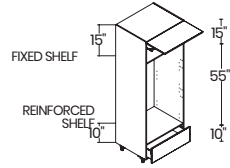

DOUBLE OVEN³
1 LIFT-UP / 1 DRAWER

VANILLA WHITE
15" | Model # TDOLA3084.5 - WS
OMSID: 310362090

GRAY
15" | Model # TDOLA3084.5 - GS
OMSID: 310411402

APPLIANCE CUT-OUT SIZE 28-1/2"W x 53-1/2"H. USE FILLER IF REQUIRED.