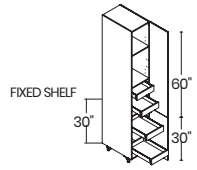

**TOP TALL DOOR /
4 INNER DRAWERS**

VANILLA WHITE
15" | Model # TB152494.514 - WS
OMSID: 310359014

GRAY
15" | Model # TB152494.514 - GS
OMSID: 310409937