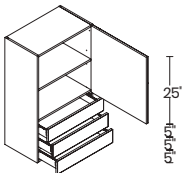

- GRAY**
- 15"** | Model # WG1540B - GS  
OMSID: 310371509
  - 18"** | Model # WG1840B - GS  
OMSID: 310371510

Glass shelves may be purchased separately.

**40" HIGH 1 DOOR & 3 DRAWERS**

- VANILLA WHITE**
- 15"** | Model # W1540C - WS  
OMSID: 310342512
  - 18"** | Model # W1840C - WS  
OMSID: 310342513
  - 24"** | Model # W2440C - WS  
OMSID: 310342514