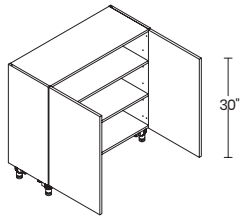

2 DOORS

VANILLA WHITE

- **24"** | Model # B2414-2FH - WS
  OMSID: 310368159
- **30"** | Model # B3014FH - WS
  OMSID: 310368160
- **36"** | Model # B3614FH - WS
  OMSID: 310368161

GRAY

- **24"** | Model # B2414-2FH - GS
  OMSID: 310369870
- **30"** | Model # B3014FH - GS
  OMSID: 310369871
- **36"** | Model # B3614FH - GS
  OMSID: 310369872

2 FROSTED GLASS DOORS

VANILLA WHITE

- **30"** | Model # BG3014FH - WS
  OMSID: 310368190
- **36"** | Model # BG3614FH - WS
  OMSID: 310368191

GRAY

- **30"** | Model # BG3014FH - GS
  OMSID: 310369916
- **36"** | Model # BG3614FH - GS
  OMSID: 310369917

Glass shelves may be purchased separately.

2 DOORS / 3 INNER DRAWERS

VANILLA WHITE

- **24"** | Model # B2414-2FHI3 - WS
  OMSID: 310368279

GRAY

- **24"** | Model # B2414-2FHI3 - GS
  OMSID: 310370008

6 DRAWERS

VANILLA WHITE

- **15"** | Model # B6D1514 - WS
  OMSID: 310368172
- **18"** | Model # B6D1814 - WS
  OMSID: 310368173
- **24"** | Model # B6D2414 - WS
  OMSID: 310368174

GRAY

- **15"** | Model # B6D1514 - GS
  OMSID: 310369895
- **18"** | Model # B6D1814 - GS
  OMSID: 310369896
- **24"** | Model # B6D2414 - GS
  OMSID: 310369897

BASE WINDOW SEAT

1 DRAWER

VANILLA WHITE

- **30"** | Model # BWS30 - WS
  OMSID: 310368223

GRAY

- **30"** | Model # BWS30 - GS
  OMSID: 310369973

This window seat is 19½" high (including legs) x 24" deep.