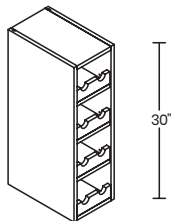

WALL WINE CABINET

VANILLA WHITE

- **9"** | Model # WWR9 - WS
  OMSID: 310343708

GRAY

- **9"** | Model # WWR9 - GS
  OMSID: 310371623