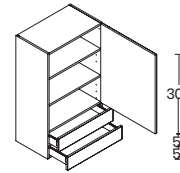

Glass shelves may be purchased separately.

**40" HIGH 1 DOOR & 2 DRAWERS**

- VANILLA WHITE**
- 15"** | Model # W1540B - WS  
OMSID: 310342467
  - 18"** | Model # W1840B - WS  
OMSID: 310342468
  - 24"** | Model # W2440B - WS  
OMSID: 310342469