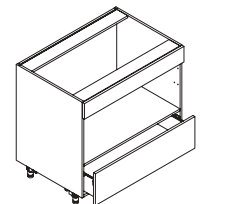

**VANILLA WHITE**  
30" | Model # BMW30 - WS  
OMSID: 310368221

**GRAY**  
30" | Model # BMW30 - GS  
OMSID: 310369971

Cut out size: 28½" wide x 17" high. Filler can be cut to adjust height opening 17" to 20".