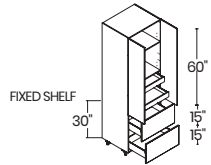

**2 DOORS / 2 DRAWERS /
2 INNER DRAWERS**

VANILLA WHITE
30" | Model # TB2D302494.512 - WS
OMSID: 310353909

GRAY
30" | Model # TB2D302494.512 - GS
OMSID: 310407248