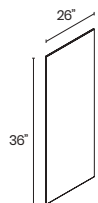

Finishing touches

COLOR-MATCHED ACCESSORIES

Add stylish finishing touches to your project with our choice of color-matched panels and trims, all designed to complete your kitchen beautifully.

It's the attention to detail that makes all the difference. Carefully considered decorative touches and well thought-out storage ideas will always remind you why your J Collection kitchen was the best decision you ever made.

BASE CABINET COVER PANEL 26"

Including height of toe-kick

VANILLA WHITE PAINTED: 5/8 x 36" | CP2636 - WS OMSID: 310412390	VANILLA WHITE MELAMINE: 5/8 x 36" | MCP2636 - WS OMSID: 310412519
GRAY PAINTED: 5/8 x 36" | CP2636 - GS OMSID: 310411941	GRAY MELAMINE: 5/8 x 36" | MCP2636 - GS OMSID: 310412070