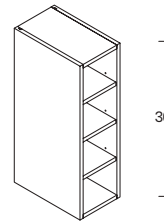

WALL OPEN CABINET

VANILLA WHITE

- **9"** | Model # WOS9 - WS
  OMSID: 310343695

GRAY

- **9"** | Model # WOS9 - GS
  OMSID: 310371619