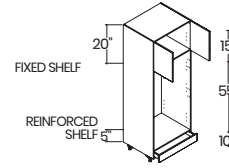

DOUBLE OVEN³
2 DOORS / 1 DRAWER

VANILLA WHITE
30" | Model # TDO3084.5 - WS
OMSID: 310360179

GRAY
30" | Model # TDO3084.5 - GS
OMSID: 310410228

APPLIANCE CUT-OUT SIZE 28-1/2"W x 53-1/2"H. USE FILLER IF REQUIRED.