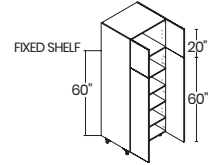

**2 TOP TALL DOORS /
6 SHELVES**

VANILLA WHITE
30" | Model # TB302494.5 - WS
OMSID: 310354141

GRAY
30" | Model # TB302494.5 - GS
OMSID: 310407336