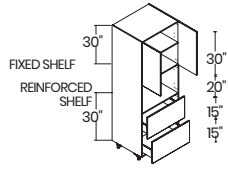

Tall appliance cabinet options

Choose from our extensive collection of tall appliance cabinets available in all the shapes and sizes you need. These cabinets are 24" deep x 84½" or 94½" high. Width options are listed with each cabinet.

MICROWAVE¹ 2 DOORS / 2 DRAWERS

VANILLA WHITE
30" | Model # TM2D3084.5 - WS
OMSID: 310361055

GRAY
30" | Model # TM2D3084.5 - GS
OMSID: 310410379

APPLIANCE CUT-OUT SIZE 28-1/2"W x 18-1/2"H. USE FILLER IF REQUIRED.