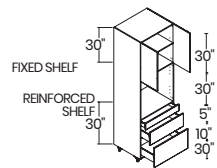

SINGLE OVEN⁴
2 DOORS / 3 DRAWERS

VANILLA WHITE
30" | Model # TO3D3094.5 - WS
OMSID: 310361581

GRAY
30" | Model # TO3D3094.5 - GS
OMSID: 310410751

APPLIANCE CUT-OUT SIZE 28-1/2"W x 28-1/2"H. USE FILLER IF REQUIRED.