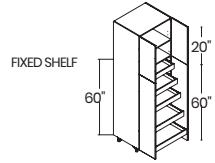

**2 BOTTOM TALL DOORS /
5 INNER DRAWERS**

VANILLA WHITE
30" | Model # T302494.515 - WS
OMSID: 310355264

GRAY
30" | Model # T302494.515 - GS
OMSID: 310407252