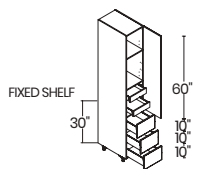

**1 DOOR / 3 DRAWERS /
2 INNER DRAWERS**

VANILLA WHITE
15" | Model # TB3DA152494.512 - WS
OMSID: 310353784

GRAY
15" | Model # TB3DA152494.512 - GS
OMSID: 310407200