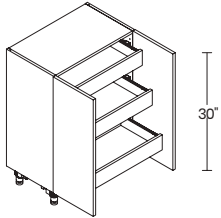

2 DOORS / 3 INNER DRAWERS