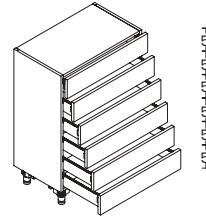

2 DOORS

VANILLA WHITE

- **24"** | Model # B2414-2FH - WS
  OMSID: 310368159
- **30"** | Model # B3014FH - WS
  OMSID: 310368160
- **36"** | Model # B3614FH - WS
  OMSID: 310368161

GRAY

- **24"** | Model # B2414-2FH - GS
  OMSID: 310369870
- **30"** | Model # B3014FH - GS
  OMSID: 310369871
- **36"** | Model # B3614FH - GS
  OMSID: 310369872

2 FROSTED GLASS DOORS

VANILLA WHITE

- **30"** | Model # BG3014FH - WS
  OMSID: 310368190
- **36"** | Model # BG3614FH - WS
  OMSID: 310368191

GRAY

- **30"** | Model # BG3014FH - GS
  OMSID: 310369916
- **36"** | Model # BG3614FH - GS
  OMSID: 310369917

Glass shelves may be purchased separately.

2 DOORS / 3 INNER DRAWERS

VANILLA WHITE

- **24"** | Model # B2414-2FHI3 - WS
  OMSID: 310368279

GRAY

- **24"** | Model # B2414-2FHI3 - GS
  OMSID: 310370008

6 DRAWERS

VANILLA WHITE

- **15"** | Model # B6D1514 - WS
  OMSID: 310368172
- **18"** | Model # B6D1814 - WS
  OMSID: 310368173
- **24"** | Model # B6D2414 - WS
  OMSID: 310368174

GRAY

- **15"** | Model # B6D1514 - GS
  OMSID: 310369895
- **18"** | Model # B6D1814 - GS
  OMSID: 310369896
- **24"** | Model # B6D2414 - GS
  OMSID: 310369897

BASE WINDOW SEAT

1 DRAWER

VANILLA WHITE

- **30"** | Model # BWS30 - WS
  OMSID: 310368223

GRAY

- **30"** | Model # BWS30 - GS
  OMSID: 310369973

This window seat is 19½" high (including legs) x 24" deep.