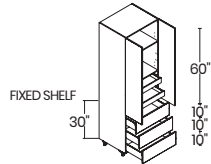

**2 DOORS / 3 DRAWERS /
2 INNER DRAWERS**

VANILLA WHITE
30" | Model # TB3DA302494.512 - WS
OMSID: 310354118

GRAY
30" | Model # TB3DA302494.512 - GS
OMSID: 310407297