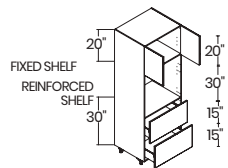

SINGLE OVEN⁴
2 DOORS / 2 DRAWERS

VANILLA WHITE
30" | Model # TO2D3084.5 - WS
OMSID: 310361473

GRAY
30" | Model # TO2D3084.5 - GS
OMSID: 310410717

APPLIANCE CUT-OUT SIZE 28-1/2"W x 28-1/2"H. USE FILLER IF REQUIRED.