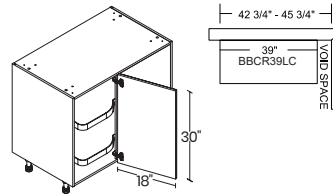

BLIND CORNER WITH ACCESSORIES

FAIRHOPE GLACIER WHITE
39" | Model # DSBBCR39LC - FR
OMSID: 317873645

MANCOS GLACIER WHITE
39" | Model # DSBBCR39LC - MN
OMSID: 317794632

CUMBERLAND LIGHT GRAY
39" | Model # DSBBCR39LC - CL
OMSID: 317883329

WALLACE WARM WHITE
39" | Model # DSBBCR39LC - WA
OMSID: 317785240

BRISTOL SLATE GRAY
39" | Model # DSBBCR39LC - BR
OMSID: 317866402