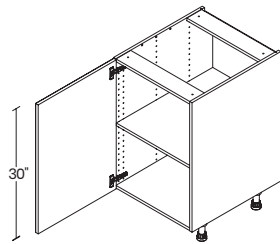

1 DOOR

FAIRHOPE GLACIER WHITE

- **9"** | Model # DSB9FH - FR
  OMSID: 317865582
- **12"** | Model # DSB12FH - FR
  OMSID: 317865583
- **15"** | Model # DSB15FH - FR
  OMSID: 317865586
- **18"** | Model # DSB18FH - FR
  OMSID: 317865587
- **21"** | Model # DSB21FH - FR
  OMSID: 317865584
- **24"** | Model # DSB24FH - FR
  OMSID: 317865585

MANCOS GLACIER WHITE

- **9"** | Model # DSB9FH - MN
  OMSID: 317860300
- **12"** | Model # DSB12FH - MN
  OMSID: 317860303
- **15"** | Model # DSB15FH - MN
  OMSID: 317860313
- **18"** | Model # DSB18FH - MN
  OMSID: 317860316
- **21"** | Model # DSB21FH - MN
  OMSID: 317860306
- **24"** | Model # DSB24FH - MN
  OMSID: 317860309

CUMBERLAND LIGHT GRAY

- **9"** | Model # DSB9FH - CL
  OMSID: 317885655
- **12"** | Model # DSB12FH - CL
  OMSID: 317885656
- **15"** | Model # DSB15FH - CL
  OMSID: 317885659
- **18"** | Model # DSB18FH - CL
  OMSID: 317885660
- **21"** | Model # DSB21FH - CL
  OMSID: 317885657
- **24"** | Model # DSB24FH - CL
  OMSID: 317885658

WALLACE WARM WHITE

- **9"** | Model # DSB9FH - WA
  OMSID: 317782091
- **12"** | Model # DSB12FH - WA
  OMSID: 317782092
- **15"** | Model # DSB15FH - WA
  OMSID: 317782095
- **18"** | Model # DSB18FH - WA
  OMSID: 317782096
- **21"** | Model # DSB21FH - WA
  OMSID: 317782093
- **24"** | Model # DSB24FH - WA
  OMSID: 317782094

BRISTOL SLATE GRAY

- **9"** | Model # DSB9FH - BR
  OMSID: 317861987
- **12"** | Model # DSB12FH - BR
  OMSID: 317861988
- **15"** | Model # DSB15FH - BR
  OMSID: 317861991
- **18"** | Model # DSB18FH - BR
  OMSID: 317861992
- **21"** | Model # DSB21FH - BR
  OMSID: 317861989
- **24"** | Model # DSB24FH - BR
  OMSID: 317861990