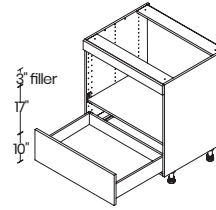

1 DRAWER / BUILT-IN MICROWAVE CABINET

FAIRHOPE GLACIER WHITE

30" | Model # DSBMW30 - FR
OMSID: 317873614

MANCOS GLACIER WHITE

30" | Model # DSBMW30 - MN
OMSID: 317793724

CUMBERLAND LIGHT GRAY

30" | Model # DSBMW30 - CL
OMSID: 317883269

WALLACE WARM WHITE

30" | Model # DSBMW30 - WA
OMSID: 317790668

BRISTOL SLATE GRAY

30" | Model # DSBMW30 - BR
OMSID: 317853573

Cut-out size: 28 3/4" wide x 17" high. Filler can be cut to adjust height opening 17" to 20".

Shallow base cabinet options

Choose from our extensive collection of shallow base cabinets available in all the shapes and sizes you need. These cabinets are 34 1/2" high including legs x 14" deep. Width options are listed with each cabinet.