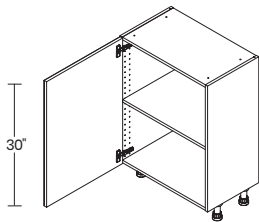

1 DOOR

FAIRHOPE GLACIER WHITE

9" | Model # DSB914FH - FR
OMSID: 317866638

12" | Model # DSB1214FH - FR
OMSID: 317866639

15" | Model # DSB1514FH - FR
OMSID: 317866642

18" | Model # DSB1814FH - FR
OMSID: 317866643

21" | Model # DSB2114FH - FR
OMSID: 317866640

24" | Model # DSB2414FH - FR
OMSID: 317866641

MANCOS GLACIER WHITE

9" | Model # DSB914FH - MN
OMSID: 317862018

12" | Model # DSB1214FH - MN
OMSID: 317862019

15" | Model # DSB1514FH - MN
OMSID: 317862023

18" | Model # DSB1814FH - MN
OMSID: 317862024

21" | Model # DSB2114FH - MN
OMSID: 317862021

24" | Model # DSB2414FH - MN
OMSID: 317862022

CUMBERLAND LIGHT GRAY

9" | Model # DSB914FH - CL
OMSID: 317888945

12" | Model # DSB1214FH - CL
OMSID: 317888947

15" | Model # DSB1514FH - CL
OMSID: 317888951

18" | Model # DSB1814FH - CL
OMSID: 317888952

21" | Model # DSB2114FH - CL
OMSID: 317888948

24" | Model # DSB2414FH - CL
OMSID: 317888949

WALLACE WARM WHITE

9" | Model # DSB914FH - WA
OMSID: 317785304

12" | Model # DSB1214FH - WA
OMSID: 317785305

15" | Model # DSB1514FH - WA
OMSID: 317785308

18" | Model # DSB1814FH - WA
OMSID: 317785309

21" | Model # DSB2114FH - WA
OMSID: 317785306

24" | Model # DSB2414FH - WA
OMSID: 317785307

BRISTOL SLATE GRAY

9" | Model # DSB914FH - BR
OMSID: 317864970

12" | Model # DSB1214FH - BR
OMSID: 317864973

15" | Model # DSB1514FH - BR
OMSID: 317864976

18" | Model # DSB1814FH - BR
OMSID: 317864977

21" | Model # DSB2114FH - BR
OMSID: 317864974

24" | Model # DSB2414FH - BR
OMSID: 317864975