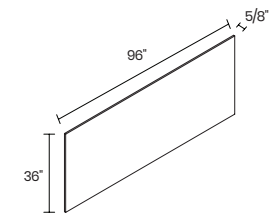

Finishing touches

COLOR-MATCHED ACCESSORIES

Add stylish finishing touches to your project with our choice of color-matched panels and trims, all designed to complete your kitchen beautifully.

It's the attention to detail that makes all the difference. Carefully considered decorative touches and well thought-out storage ideas will always remind you why your J Collection kitchen was the best decision you ever made.

TALL CABINET & FRIDGE GABLES COVER PANEL 36"
Can be used as island back panel

FAIRHOPE & MANCOS GLACIER WHITE
36 x 96 x 5/8" | DSCP3696
OMSID: 317864765

WALLACE WARM WHITE
36 x 96 x 5/8" | DSCP3696 - WA
OMSID: 317811049

CUMBERLAND LIGHT GRAY
36 x 96 x 5/8" | DSCP3696 - CL
OMSID: 317895073

BRISTOL SLATE GRAY
36 x 96 x 5/8" | DSCP3696 - BR
OMSID: 317866501

FAIRHOPE & MANCOS GLACIER WHITE
96 x 5/8 x 4-1/2" | DSTK96
OMSID: 317844907

WALLACE WARM WHITE
96 x 5/8 x 4-1/2" | DSTK96 - WA
OMSID: 317803191

CUMBERLAND LIGHT GRAY
96 x 5/8 x 4-1/2" | DSTK96 - CL
OMSID: 317884424

BRISTOL SLATE GRAY
96 x 5/8 x 4-1/2" | DSTK96 - BR
OMSID: 317866543

FAIRHOPE & MANCOS GLACIER WHITE
30 x 12 x 1-1/2" | DSFS30
OMSID: 317845210

WALLACE WARM WHITE
30 x 12 x 1-1/2" | DSFS30 - WA
OMSID: 317803183

CUMBERLAND LIGHT GRAY
30 x 12 x 1-1/2" | DSFS30 - CL
OMSID: 317884440

BRISTOL SLATE GRAY
30 x 12 x 1-1/2" | DSFS30 - BR
OMSID: 317866531