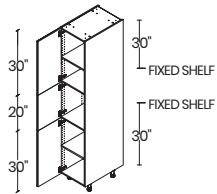

Tall cabinet options

Choose from our extensive collection of tall cabinets available in all the shapes and sizes you need.

These cabinets are 24" deep x 84 ½" or 89 ½" high. Width options are listed with each cabinet.

84 1/2" TALL CABINETS

3 DOORS / 4 SHELVES

FAIRHOPE GLACIER WHITE

15" | Model # DST152484.5 - FR
OMSID: 317866836

MANCOS GLACIER WHITE

15" | Model # DST152484.5 - MN
OMSID: 317860811

CUMBERLAND LIGHT GRAY

15" | Model # DST152484.5 - CL
OMSID: 317895212

WALLACE WARM WHITE

15" | Model # DST152484.5 - WA
OMSID: 317791485

BRISTOL SLATE GRAY

15" | Model # DST152484.5 - BR
OMSID: 317865507