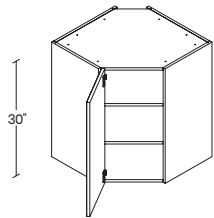

30" HIGH / 1 DOOR WALL CORNER CABINET

FAIRHOPE GLACIER WHITE

- **24"** | Model # DSWA2430 - FR
  OMSID: 317867281

CUMBERLAND LIGHT GRAY

- **24"** | Model # DSWA2430 - CL
  OMSID: 317896577

BRISTOL SLATE GRAY

- **24"** | Model # DSWA2430 - BR
  OMSID: 317865378

MANCOS GLACIER WHITE

- **24"** | Model # DSWA2430 - MN
  OMSID: 317863192

WALLACE WARM WHITE

- **24"** | Model # DSWA2430 - WA
  OMSID: 317789434