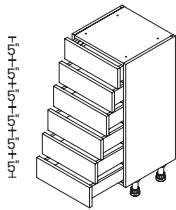

36" | Model # DSBG3614FH - WA
OMSID: 317785537

BRISTOL SLATE GRAY

30" | Model # DSBG3014FH - BR
OMSID: 317865108

36" | Model # DSBG3614FH - BR
OMSID: 317865109

Glass shelves may be purchased separately.

6 DRAWERS