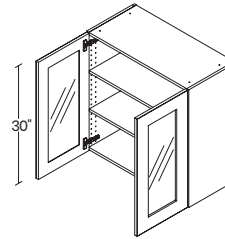

Glass shelves may be purchased separately.

30" HIGH / 2 FROSTED GLASS DOORS

FAIRHOPE & MANCOS GLACIER WHITE

- 30"** | Model # DSWG3030
OMSID: 317862942
- 36"** | Model # DSWG3630
OMSID: 317862943

WALLACE WARM WHITE