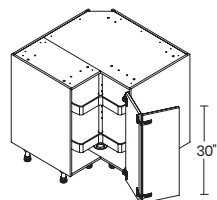

CORNER WITH LAZY SUSAN

FAIRHOPE GLACIER WHITE
36" | Model # DSBC36LS - FR
OMSID: 317873536

MANCOS GLACIER WHITE
36" | Model # DSBC36LS - MN
OMSID: 317792944

CUMBERLAND LIGHT GRAY
36" | Model # DSBC36LS - CL
OMSID: 317883070

WALLACE WARM WHITE
36" | Model # DSBC36LS - WA
OMSID: 317790230

BRISTOL SLATE GRAY
36" | Model # DSBC36LS - BR
OMSID: 317866399