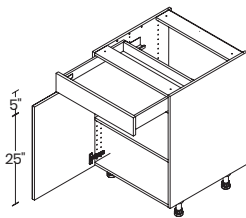

1 DOOR / 1 DRAWER

FAIRHOPE GLACIER WHITE

- **15"** | Model # DSB15 - FR
  OMSID: 317865895
- **18"** | Model # DSB18 - FR
  OMSID: 317865896
- **24"** | Model # DSB24 - FR
  OMSID: 317865898

MANCOS GLACIER WHITE

- **15"** | Model # DSB15 - MN
  OMSID: 317859774
- **18"** | Model # DSB18 - MN
  OMSID: 317859775
- **24"** | Model # DSB24 - MN
  OMSID: 317859777

CUMBERLAND LIGHT GRAY

- **15"** | Model # DSB15 - CL
  OMSID: 317885077
- **18"** | Model # DSB18 - CL
  OMSID: 317885078
- **24"** | Model # DSB24 - CL
  OMSID: 317885080

WALLACE WARM WHITE

- **15"** | Model # DSB15 - WA
  OMSID: 317784936
- **18"** | Model # DSB18 - WA
  OMSID: 317784937
- **24"** | Model # DSB24 - WA
  OMSID: 317784939

BRISTOL SLATE GRAY

- **15"** | Model # DSB15 - BR
  OMSID: 317860610
- **18"** | Model # DSB18 - BR
  OMSID: 317860612
- **24"** | Model # DSB24 - BR
  OMSID: 317860614